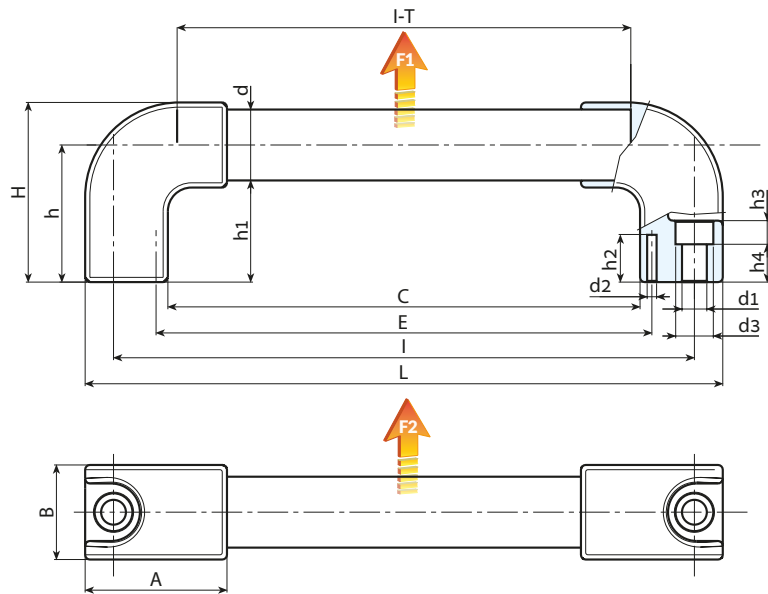

B320

HANDLE WITH TUBE D.20

Materials:

Plastic end:

Reinforced polyamide. Resistant to oils and greases.

Tube:

Aluminum alloy 6060.

Surface finish:

Plastic end: Satin.

Tube: Smooth.

Colour:

Plastic end:

Black (Ral 9011).

Tube:

Version B320-99: Anodised silver.

Version B320-98: Marbled black epoxy powder coating.

Hole:

Smooth through hole obtained by moulding the plastic.

Special requests:

- Upon request and for special quantities the handle can be supplied with custom length.
- Upon request screw caps are available.
- Upon request and for special quantities available in the colours indicated in the chart [page].

Version B320-98: tube colour marbled black.

art.	L	I	C	E	A	B	T	H	h	h1	h4	h3	h2	d	d3	d2	d1	g	F1 (kN)	F2 (kN)
B320200.TG2098	220	200	162	174	50	30	45	57	43	33	7	12.5	15	20	14.5	4	8.5	130	2,4	1,85
B320250.TG2098	270	250	212	224	50	30	45	57	43	33	7	12.5	15	20	14.5	4	8.5	145	1,8	1,45
B320300.TG2098	320	300	262	274	50	30	45	57	43	33	7	12.5	15	20	14.5	4	8.5	155	1,5	1,5
B320350.TG2098	370	350	312	324	50	30	45	57	43	33	7	12.5	15	20	14.5	4	8.5	165	1,5	1,25
B320400.TG2098	420	400	362	374	50	30	45	57	43	33	7	12.5	15	20	14.5	4	8.5	176	1,4	0,85
B320500.TG2098	520	500	462	474	50	30	45	57	43	33	7	12.5	15	20	14.5	4	8.5	200	1	0,8
B320600.TG2098	620	600	562	574	50	30	45	57	43	33	7	12.5	15	20	14.5	4	8.5	225	0,9	0,75
B320700.TG2098	720	700	662	674	50	30	45	57	43	33	7	12.5	15	20	14.5	4	8.5	250	0,6	0,6