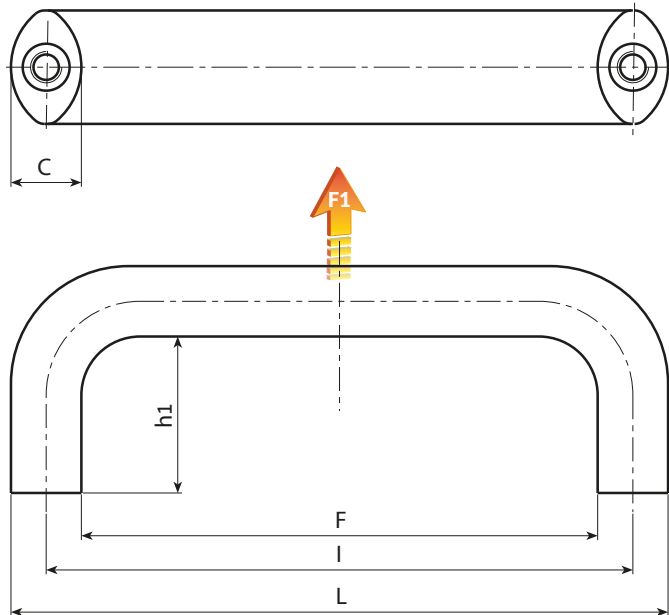

Surface finish:

Satin.

Colour:

Black (RAL 9011).

Inserts:

Brass insert with female threaded hole (thread tolerance 6H).

Special requests:

- Upon request and for special quantities inserts can be supplied in different materials.

UL94 V0

Stock availability as % (🛒)
90% (●) - 40% (●) - 5% (●)

🛒	art.	L	I	F	B	C	D	H	h1	Q	d16H	g	F1 (N)	F2 (N)
●	B236086.TM0501AE	98.5	86	73.5	20	12.5	12.5	40	28	10	M5	40	4000	1500
●	B236086.TM0601AE	98.5	86	73.5	20	12.5	12.5	40	28	9	M6	40	4000	1500
●	B236094.TM0501AE	106.5	94	81.5	20	12.5	12.5	40	28	10	M5	40	3300	1600
●	B236094.TM0601AE	106.5	94	81.5	20	12.5	12.5	40	28	9	M6	40	3300	1600
●	B236117.TM0501AE	134	117	102	25	16	16	50	34	10	M5	84	4400	1800
●	B236117.TM0601AE	134	117	102	25	16	16	50	34	9	M6	81	4400	1800
●	B236117.TM0801AE	134	117	102	25	16	16	50	34	14	M8	80	4400	1800
●	B236120.TM0501AE	134	120	102	25	16	16	50	34	10	M5	84	5200	2400
●	B236120.TM0601AE	134	120	102	25	16	16	50	34	9	M6	81	5200	2400
●	B236120.TM0801AE	134	120	102	25	16	16	50	34	14	M8	80	5200	2400
●	B236132.TM0501AE	148	132	116	25	16	16	50	34	10	M5	90	3700	2600
●	B236132.TM0601AE	148	132	116	25	16	16	50	34	9	M6	88	3700	2600
●	B236132.TM0801AE	148	132	116	25	16	16	50	34	14	M8	85	3700	2600
●	B236150.TM0601AE	168	150	132	29	18	18	58	40	15	M6	123	5900	1900
●	B236150.TM0801AE	168	150	132	29	18	18	58	40	14	M8	121	5900	1900
●	B236150.TM1001AE	168	150	132	29	18	18	58	40	14	M10	119	5900	1900
●	B236179.TM0801AE	197	179	161	29	18	18	58	40	14	M8	135	3800	3200
●	B236179.TM1001AE	197	179	161	29	18	18	58	40	14	M10	133	3800	3200