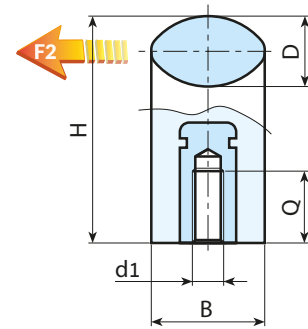

Surface finish:

Satin.

Colour:

Black (RAL 9011).

Inserts:

Brass insert with female threaded hole (thread tolerance 6H).

Special requests:

- Upon request and for special quantities inserts can be supplied in different materials.

UL94 V0

Stock availability as % (🛒)
90% (●) - 40% (●) - 5% (●)

🛒	art.	L	I	F	B	C	D	H	h1	Q	d16H	g	F1 (N)	F2 (N)
●	B236086.TM0501AE	98.5	86	73.5	20	12.5	12.5	40	28	10	M5	40	4000	1500
●	B236086.TM0601AE	98.5	86	73.5	20	12.5	12.5	40	28	9	M6	40	4000	1500
●	B236094.TM0501AE	106.5	94	81.5	20	12.5	12.5	40	28	10	M5	40	3300	1600
●	B236094.TM0601AE	106.5	94	81.5	20	12.5	12.5	40	28	9	M6	40	3300	1600
●	B236117.TM0501AE	134	117	102	25	16	16	50	34	10	M5	84	4400	1800
●	B236117.TM0601AE	134	117	102	25	16	16	50	34	9	M6	81	4400	1800
●	B236117.TM0801AE	134	117	102	25	16	16	50	34	14	M8	80	4400	1800
●	B236120.TM0501AE	134	120	102	25	16	16	50	34	10	M5	84	5200	2400
●	B236120.TM0601AE	134	120	102	25	16	16	50	34	9	M6	81	5200	2400
●	B236120.TM0801AE	134	120	102	25	16	16	50	34	14	M8	80	5200	2400
●	B236132.TM0501AE	148	132	116	25	16	16	50	34	10	M5	90	3700	2600
●	B236132.TM0601AE	148	132	116	25	16	16	50	34	9	M6	88	3700	2600
●	B236132.TM0801AE	148	132	116	25	16	16	50	34	14	M8	85	3700	2600
●	B236150.TM0601AE	168	150	132	29	18	18	58	40	15	M6	123	5900	1900
●	B236150.TM0801AE	168	150	132	29	18	18	58	40	14	M8	121	5900	1900
●	B236150.TM1001AE	168	150	132	29	18	18	58	40	14	M10	119	5900	1900
●	B236179.TM0801AE	197	179	161	29	18	18	58	40	14	M8	135	3800	3200
●	B236179.TM1001AE	197	179	161	29	18	18	58	40	14	M10	133	3800	3200