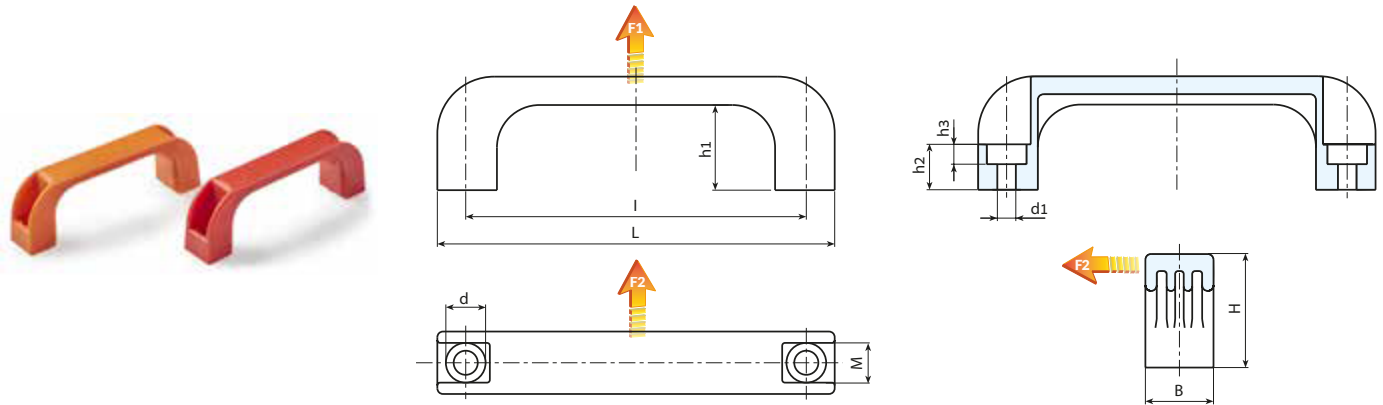

B224

FIXED HANDLE WITH THROUGH HOLE

Materials:

Reinforced polyamide.
Resistant to oils and greases.

Surface finish:

Satin.

Colour:

Black: (RAL 9011 code 01).
Orange: (RAL 2004 code 02).
Red: (RAL 3000 code 16).

Hole:

Smooth through hole obtained by moulding the plastic.

Special requests:

- Upon request and for special quantities available in the colours indicated in the chart [page].

Stock availability as % (🛒)
90% (●) - 40% (●) - 5% (●)

B224 - Black handle (RAL 9001 code 01)

🛒	art.	L	I	B	M	H	h1	h2	h3	d	d1	g	F1 (N)	F2 (N)
●	B224094.TG6.501PP	110	94	21	13	37	29	13	7	11	6.5	22	2500	1250
●	B224117.TG6.501PP	140	117	24	13	40	29	15	7	14	6.5	43	4400	3000
●	B224117.TG8.501PP	140	117	24	13	40	29	15	9	14	8.5	39	4400	3000
●	B224120.TG6.501PP	140	120	24	14	40	29	15	7	14	6.5	42	4800	3200
●	B224120.TG8.501PP	140	120	24	14	40	29	15	9	14	8.5	39	4800	3200
●	B224132.TG8.501PP	151	132	26	14	43	31	16	9	14	8.5	63	3400	3200
●	B224180.TG8.501PP	200	180	28	17	51	39	21	9	14	8.5	74	4000	3000
●	B224235.TG10.501PP	262	235	32	20	53	40	21	11	17	10.5	123	3800	3000

B224 - Orange handle (RAL 2004 code 04)

🛒	art.	L	I	B	M	H	h1	h2	h3	d	d1	g	F1 (N)	F2 (N)
●	B224094.TG6.502PP	110	94	21	13	37	29	13	7	11	6.5	22	2500	1250
●	B224117.TG6.502PP	140	117	24	13	40	29	15	7	14	6.5	43	4400	3000
●	B224117.TG8.502PP	140	117	24	13	40	29	15	9	14	8.5	39	4400	3000
●	B224120.TG6.502PP	140	120	24	14	40	29	15	7	14	6.5	42	4800	3200
●	B224120.TG8.502PP	140	120	24	14	40	29	15	9	14	8.5	39	4800	3200
●	B224132.TG8.502PP	151	132	26	14	43	31	16	9	14	8.5	63	3400	3200
●	B224180.TG8.502PP	200	180	28	17	51	39	21	9	14	8.5	74	4000	3000
●	B224235.TG10.502PP	262	235	32	20	53	40	21	11	17	10.5	123	3800	3000