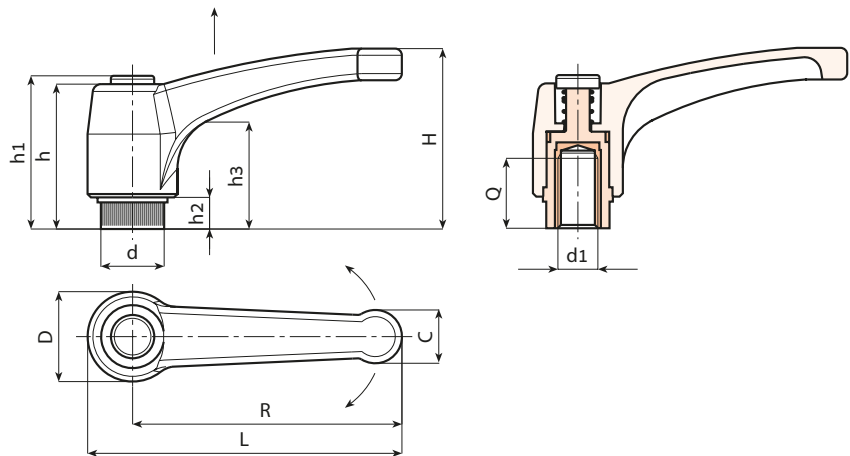

A582CIN

"EUROMODEL" INDEXED CLAMPING LEVER WITH BUTTON AND STAINLESS STEEL THREADED INSERT

INOX

Materials:

Special technopolymer reinforced with high-strength glass fiber.
Resistant to oils and greases.

Surface finish:

Satin.

Lever body and insert colour:

Black (RAL 9011).

Inserts:

Stainless steel insert with female threaded hole (Aisi 303) (thread tolerance 6H).

Button:

Black polyamide button (RAL 9011).

Spring:

Stainless steel spring (Aisi 302).

Alternative lever body and button colours:

Orange (RAL 2004 code 02).
Blue (RAL 5015 code 07).
Yellow (RAL 1021 code 10).
Red (RAL 3000 code 16).
Green (RAL 6024 code 17).
Grey (RAL 7035 cod. 13).

Special requests:

- Upon request and for special quantities available in the colours indicated in the chart (attention: reduced range) [page].

Stock availability as % (🛒)
90% (●) - 40% (●) - 5% (●)

🛒	Art.	L	R	H	D	d	c	h	h1	h2	h3	d16H	Q	🛒
-	A582043.TM0401CIN	51	43	33	17	11.5	9	29	32	6	18	M4	8	15
-	A582043.TM0501CIN	51	43	33	17	11.5	9	29	32	6	18	M5	10	15
-	A582043.TM0601CIN	51	43	33	17	11.5	9	29	32	6	18	M6	10	14
-	A582052.TM0601CIN	63	52	41	22	15	12	36	40	8	23	M6	14	31
-	A582052.TM0801CIN	63	52	41	22	15	12	36	40	8	23	M8	14	30
-	A582065.TM0601CIN	76	65	43	23	15	13	36	40	8	24	M6	14	36
-	A582065.TM0801CIN	76	65	43	23	15	13	36	40	8	24	M8	14	35
-	A582080.TM0801CIN	93	80	54	27	19	15.5	44	48	8.5	29	M8	19	55
-	A582080.TM1001CIN	93	80	54	27	19	15.5	44	48	8.5	29	M10	19	54
-	A582080.TM1201CIN	93	80	54	27	19	15.5	44	48	8.5	29	M12	19	54
-	A582094.TM0801CIN	109	94	56	30	19	18	45	49	9	30	M8	19	80
-	A582094.TM1001CIN	109	94	56	30	19	18	45	49	9	30	M10	19	81
-	A582094.TM1201CIN	109	94	56	30	19	18	45	49	9	30	M12	19	83
-	A582108.TM1201CIN	125	108	64	34	24	21	51	55	10	35	M12	22	144
-	A582108.TM1401CIN	125	108	64	34	24	21	51	55	10	35	M14	21	146
-	A582108.TM1601CIN	125	108	64	34	24	21	51	55	10	35	M16	23	149