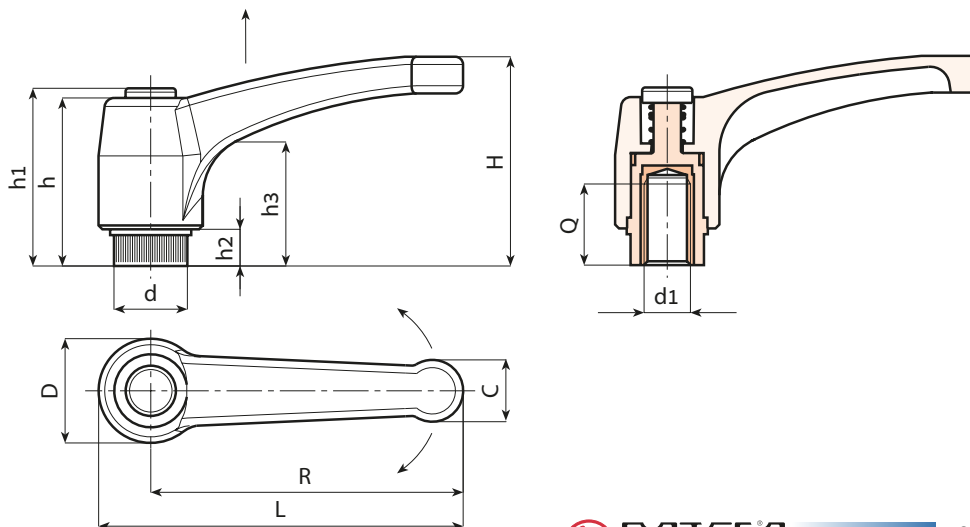

A582

“EUROMODEL” INDEXED CLAMPING LEVER WITH PLASTIC BUTTON AND THREADED INSERT

Materials:

Special technopolymer reinforced with high-strength glass fiber.
Resistant to oils and greases.

Surface finish:

Satin.

Lever body and insert colour:

Black (RAL 9011).

Inserts:

Brass insert with female threaded hole (thread tolerance 6H).

Button:

Black polyamide button (RAL 9011).

Spring:

Stainless steel spring (Aisi 302).

BOTECO **EUROMODEL** Stock availability as % (🛒)
90% (●) - 40% (●) - 5% (●)

🛒	Art.	L	R	H	D	d	c	h	h1	h2	h3	d16H	Q	g
●	A582043.TM0401	51	43	33	17	11.5	9	29	32	6	18	M4	8	15
●	A582043.TM0501	51	43	33	17	11.5	9	29	32	6	18	M5	10	15
●	A582043.TM0601	51	43	33	17	11.5	9	29	32	6	18	M6	10	14
●	A582052.TM0601	63	52	41	22	15	12	36	40	8	23	M6	14	31
●	A582052.TM0801	63	52	41	22	15	12	36	40	8	23	M8	14	30
●	A582052.TM1001	63	52	41	22	15	12	36	40	8	23	M10	14	30
●	A582065.TM0601	76	65	43	23	15	13	36	40	8	24	M6	14	36
●	A582065.TM0801	76	65	43	23	15	13	36	40	8	24	M8	14	35
●	A582065.TM1001	76	65	43	23	15	13	36	40	8	24	M10	14	35
●	A582080.TM0801	93	80	54	27	19	15.5	44	48	8.5	29	M8	19	55
●	A582080.TM1001	93	80	54	27	19	15.5	44	48	8.5	29	M10	19	54
●	A582080.TM1201	93	80	54	27	19	15.5	44	48	8.5	29	M12	19	54
●	A582094.TM0801	109	94	56	30	19	18	45	49	9	30	M8	19	80
●	A582094.TM1001	109	94	56	30	19	18	45	49	9	30	M10	19	81
●	A582094.TM1201	109	94	56	30	19	18	45	49	9	30	M12	19	83
●	A582108.TM1201	125	108	64	34	24	21	51	55	10	35	M12	22	144
●	A582108.TM1401	125	108	64	34	24	21	51	55	10	35	M14	21	146
●	A582108.TM1601	125	108	64	34	24	21	51	55	10	35	M16	23	149