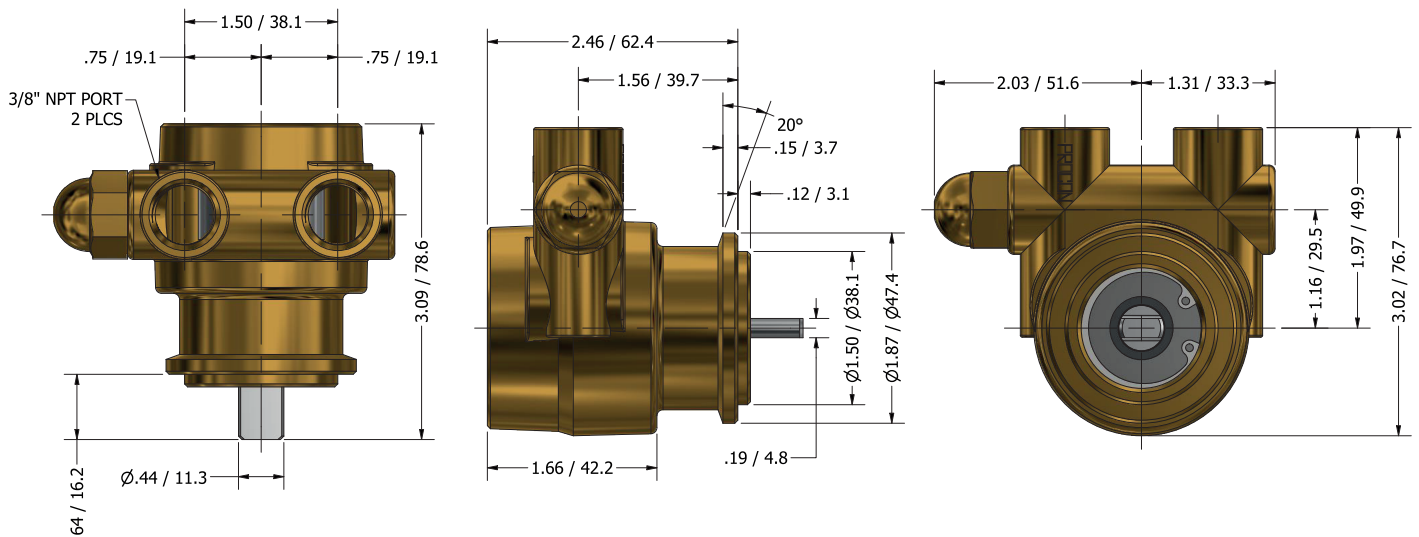

Technical Information

Pump Housing Material	Brass (1.5% Lead)		
Seals	Carbon / Ceramic		
Elastomers	Nitrile or Ethylene Propylene (EPDM)		
Valves	Brass, or Plastic (high temp ultem, low temp acetal)		
Drive configurations	Double flat		
Vanes	Carbon	Mounting Options	Clamp-on
Ports	G 3/8"	Weight	Approx. 1.8 lbs. (0.82kg)

ROTARY VANE PUMP DIMENSIONS

NOTE:
 • All dimensions are in inches/millimeters
 • Bronze and plastic coupling available