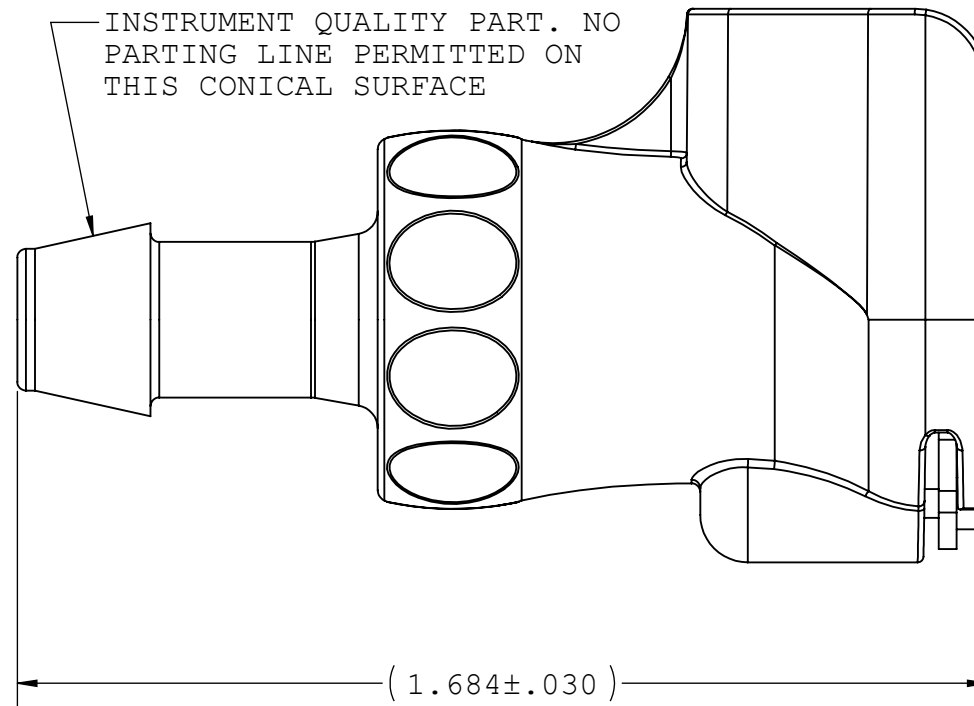

NOTES: FOR MORE DETAILS SEE YOUR V.P. SERVICE REP.

REVISIONS			
REV.	DESCRIPTION	DATE	APPROVED
A	INITIAL RELEASE	04-01-11	S.N.R

UNLESS OTHERWISE SPECIFIED DIMENSIONS ARE IN INCHES TOLERANCES ARE:		VALUE PLASTICS, INC			
FRACTIONS DECIMAL ANGULAR ± .XX ±.01 ± 1° .XXX ±.005 .XXXX ±.001		PART NUMBER: XQSF755			
DO NOT SCALE DRAWING		DESCRIPTION: XQS Series Female Open Flow Connector, 700 Series Barb, 1/4" (6.4 mm) ID Tubing			
DRAWN BY: Frank.Lombardi	DATE: 4/1/2011	SIZE: B	SCALE: NTS	DWG. NO. 1018008	REV A
NEW PRODUCT DEVELOPMENT MGR: R. Narayanan		2007 VALUE PLASTICS, INC			SHEET: 1 OF 1

UNLESS OTHERWISE SPECIFIED DIMENSIONS ARE IN INCHES TOLERANCES ARE:		VALUE PLASTICS, INC			
FRACTIONS DECIMAL ANGULAR ± .XX ±.01 ± 1° .XXX ±.005 .XXXX ±.001		PART NUMBER: XQSF770			
DO NOT SCALE DRAWING		DESCRIPTION: XQS Series Female Open Flow Connector, 700 Series Barb, 3/8" (9.5 mm) ID Tubing			
DRAWN BY: Frank.Lombardi	DATE: 4/1/2011	SIZE: B	SCALE: NTS	DWG. NO. 1018222	REV A
NEW PRODUCT DEVELOPMENT MGR: R. Narayanan		2007 VALUE PLASTICS, INC			SHEET: 1 OF 1