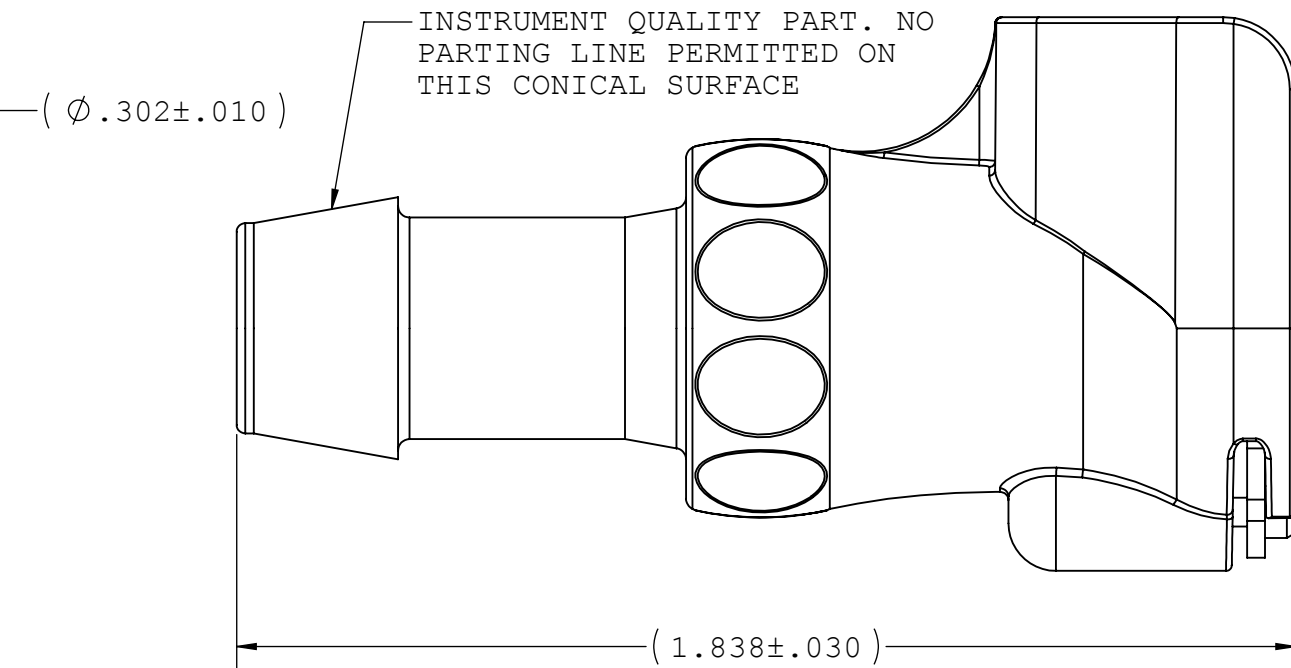

NOTES: FOR MORE DETAILS SEE YOUR V.P. SERVICE REP.

REVISIONS			
REV.	DESCRIPTION	DATE	APPROVED
A	INITIAL RELEASE	04-01-11	S.N.R

Arbel Agencies LTD.

11 Ba'alei Hamelacha st. Qiryat Bialik P.O.B 1095, ZIP 2751311, ISRAEL

+972(0)48736969 ☎ +972(0)48730708 📠 info@arbel-ltd.com ✉ www.arbel-ltd.com 🌐

UNLESS OTHERWISE SPECIFIED DIMENSIONS ARE IN INCHES TOLERANCES ARE:		VALUE PLASTICS, INC			
FRACTIONS DECIMAL ANGULAR ± .XX ±.01 ± 1° .XXX ±.005 .XXXX ±.001		PART NUMBER: XQSF770			
DO NOT SCALE DRAWING		DESCRIPTION: XQS Series Female Open Flow Connector, 700 Series Barb, 3/8" (9.5 mm) ID Tubing			
DRAWN BY: Frank.Lombardi	DATE: 4/1/2011	SIZE: B	SCALE: NTS	DWG. NO. 1018222	REV A
NEW PRODUCT DEVELOPMENT MGR: R. Narayanan		2007 VALUE PLASTICS, INC			SHEET: 1 OF 1

FOR REFERENCE ONLY