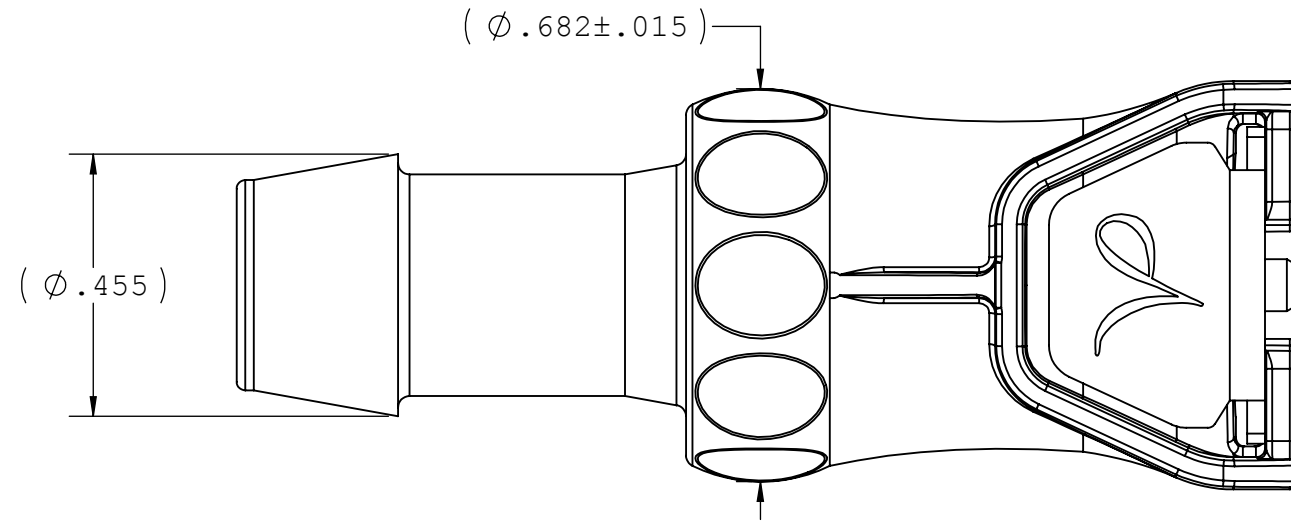

NOTES: FOR MORE DETAILS SEE YOUR V.P. SERVICE REP.

REVISIONS			
REV.	DESCRIPTION	DATE	APPROVED
A	INITIAL RELEASE	04-01-11	S.N.R

Arbel Agencies LTD.

11 Ba'alei Hamelacha st. Qiryat Bialik P.O.B 1095, ZIP 2751311, ISRAEL

+972(0)48736969 ☎ +972(0)48730708 📠 info@arbel-ltd.com ✉ www.arbel-ltd.com 🌐

UNLESS OTHERWISE SPECIFIED DIMENSIONS ARE IN INCHES TOLERANCES ARE:		VALUE PLASTICS, INC			
FRACTIONS DECIMAL ANGULAR ± .XX ±.01 ± 1° .XXX ±.005 .XXXX ±.001		PART NUMBER: XQSF770			
DO NOT SCALE DRAWING		DESCRIPTION: XQS Series Female Open Flow Connector, 700 Series Barb, 3/8" (9.5 mm) ID Tubing			
DRAWN BY: Frank.Lombardi	DATE: 4/1/2011	SIZE: B	SCALE: NTS	DWG. NO. 1018222	REV A
NEW PRODUCT DEVELOPMENT MGR: R. Narayanan		2007 VALUE PLASTICS, INC			SHEET: 1 OF 1

FOR REFERENCE ONLY