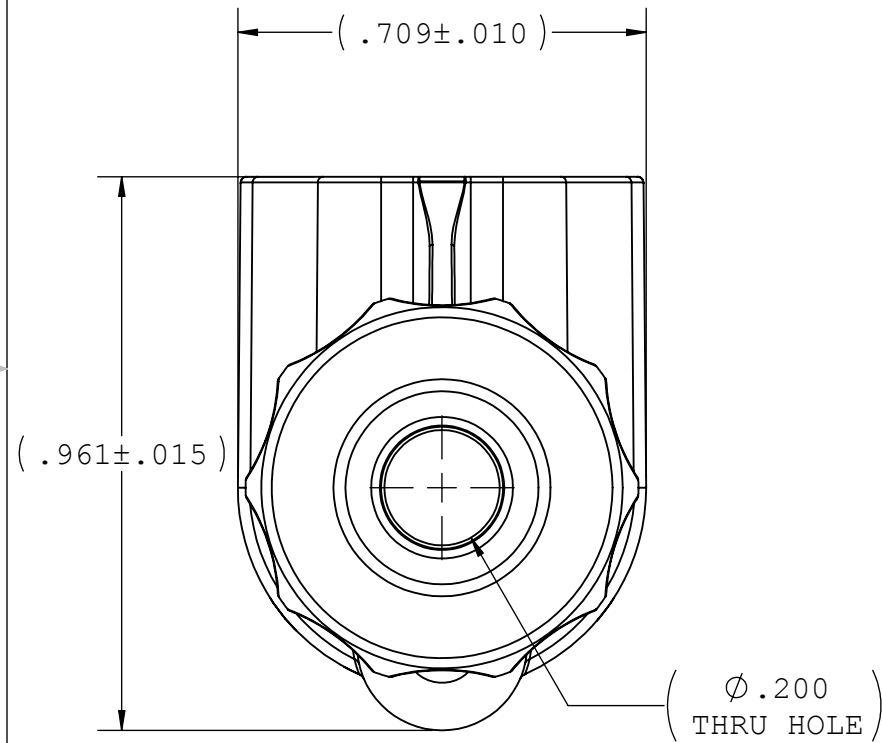

NOTES: FOR MORE DETAILS SEE YOUR V.P. SERVICE REP.

REVISIONS			
REV.	DESCRIPTION	DATE	APPROVED
A	INITIAL RELEASE	04-01-11	S.N.R

UNLESS OTHERWISE SPECIFIED DIMENSIONS ARE IN INCHES TOLERANCES ARE:		VALUE PLASTICS, INC			
FRACTIONS DECIMAL ANGULAR ± .XX ±.01 ± 1° .XXX ±.005 .XXXX ±.001		PART NUMBER: XQSF755			
DO NOT SCALE DRAWING		DESCRIPTION: XQS Series Female Open Flow Connector, 700 Series Barb, 1/4" (6.4 mm) ID Tubing			
DRAWN BY: Frank.Lombardi	DATE: 4/1/2011	SIZE: B	SCALE: NTS	DWG. NO. 1018008	REV A
NEW PRODUCT DEVELOPMENT MGR: R. Narayanan		2007 VALUE PLASTICS, INC			SHEET: 1 OF 1

UNLESS OTHERWISE SPECIFIED DIMENSIONS ARE IN INCHES TOLERANCES ARE:		VALUE PLASTICS, INC			
FRACTIONS DECIMAL ANGULAR ± .XX ±.01 ± 1° .XXX ±.005 .XXXX ±.001		PART NUMBER: XQSF770			
DO NOT SCALE DRAWING		DESCRIPTION: XQS Series Female Open Flow Connector, 700 Series Barb, 3/8" (9.5 mm) ID Tubing			
DRAWN BY: Frank.Lombardi	DATE: 4/1/2011	SIZE: B	SCALE: NTS	DWG. NO. 1018222	REV A
NEW PRODUCT DEVELOPMENT MGR: R. Narayanan		2007 VALUE PLASTICS, INC			SHEET: 1 OF 1