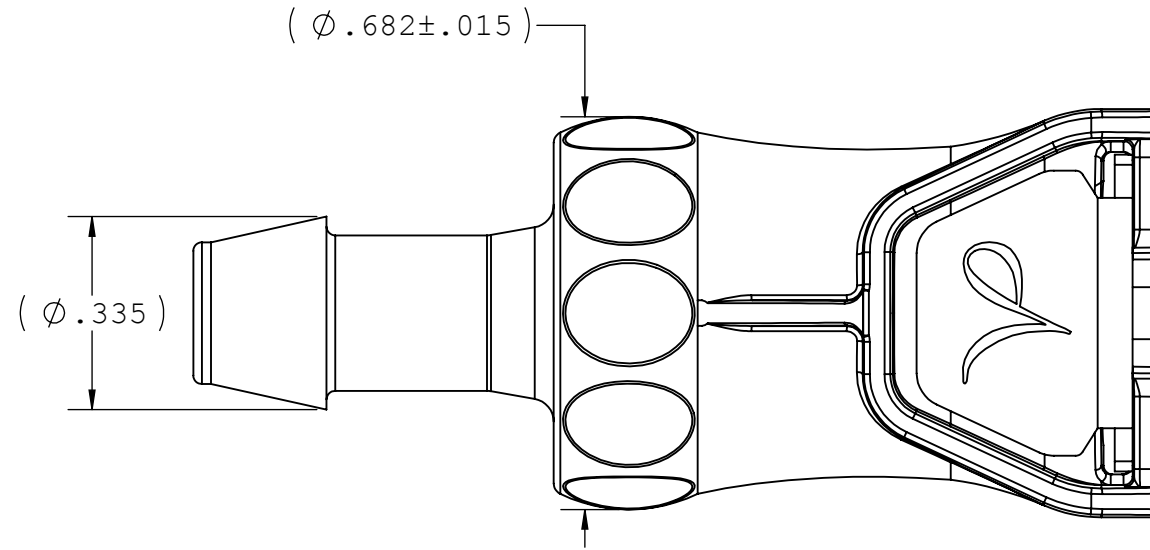

NOTES: FOR MORE DETAILS SEE YOUR V.P. SERVICE REP.

REVISIONS			
REV.	DESCRIPTION	DATE	APPROVED
A	INITIAL RELEASE	04-01-11	S.N.R

UNLESS OTHERWISE SPECIFIED DIMENSIONS ARE IN INCHES TOLERANCES ARE:		VALUE PLASTICS, INC			
FRACTIONS DECIMAL ANGULAR ± .XX ±.01 ± 1° .XXX ±.005 .XXXX ±.001		PART NUMBER: XQSF755			
DO NOT SCALE DRAWING		DESCRIPTION: XQS Series Female Open Flow Connector, 700 Series Barb, 1/4" (6.4 mm) ID Tubing			
DRAWN BY: Frank.Lombardi	DATE: 4/1/2011	SIZE: B	SCALE: NTS	DWG. NO. 1018008	REV A
NEW PRODUCT DEVELOPMENT MGR: R. Narayanan		2007 VALUE PLASTICS, INC			SHEET: 1 OF 1

UNLESS OTHERWISE SPECIFIED DIMENSIONS ARE IN INCHES TOLERANCES ARE:		VALUE PLASTICS, INC			
FRACTIONS DECIMAL ANGULAR ± .XX ±.01 ± 1° .XXX ±.005 .XXXX ±.001		PART NUMBER: XQSF770			
DO NOT SCALE DRAWING		DESCRIPTION: XQS Series Female Open Flow Connector, 700 Series Barb, 3/8" (9.5 mm) ID Tubing			
DRAWN BY: Frank.Lombardi	DATE: 4/1/2011	SIZE: B	SCALE: NTS	DWG. NO. 1018222	REV A
NEW PRODUCT DEVELOPMENT MGR: R. Narayanan		2007 VALUE PLASTICS, INC			SHEET: 1 OF 1