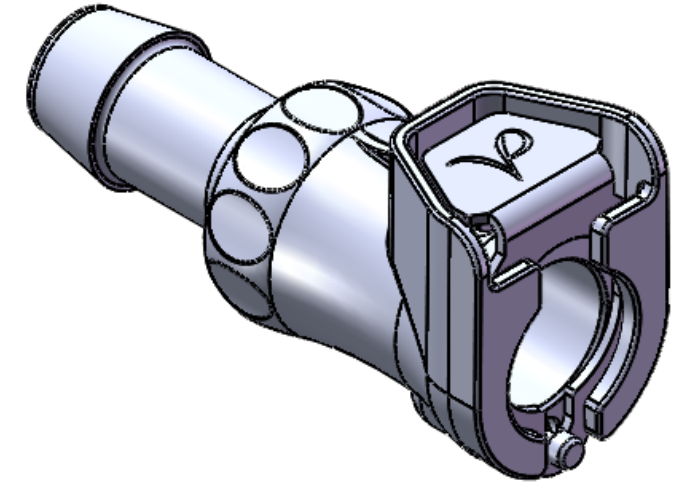

NOTES: FOR MORE DETAILS SEE YOUR V.P. SERVICE REP.

REVISIONS			
REV.	DESCRIPTION	DATE	APPROVED
A	INITIAL RELEASE	04-01-11	S.N.R

Arbel Agencies LTD.

11 Ba'alei Hamelacha st. Qiryat Bialik P.O.B 1095, ZIP 2751311, ISRAEL

+972(0)48736969 ☎ +972(0)48730708 📠 info@arbel-ltd.com ✉ www.arbel-ltd.com 🌐

UNLESS OTHERWISE SPECIFIED DIMENSIONS ARE IN INCHES TOLERANCES ARE:		VALUE PLASTICS, INC			
FRACTIONS DECIMAL ANGULAR ± .XX ±.01 ± 1° .XXX ±.005 .XXXX ±.001		PART NUMBER: XQSF770			
DO NOT SCALE DRAWING		DESCRIPTION: XQS Series Female Open Flow Connector, 700 Series Barb, 3/8" (9.5 mm) ID Tubing			
DRAWN BY: Frank.Lombardi	DATE: 4/1/2011	SIZE: B	SCALE: NTS	DWG. NO. 1018222	REV A
NEW PRODUCT DEVELOPMENT MGR: R. Narayanan		2007 VALUE PLASTICS, INC			SHEET: 1 OF 1

FOR REFERENCE ONLY