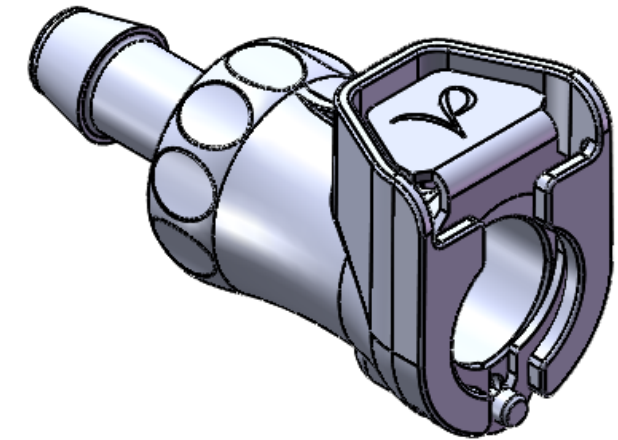

NOTES: FOR MORE DETAILS SEE YOUR V.P. SERVICE REP.

REVISIONS			
REV.	DESCRIPTION	DATE	APPROVED
A	INITIAL RELEASE	04-01-11	S.N.R

UNLESS OTHERWISE SPECIFIED DIMENSIONS ARE IN INCHES TOLERANCES ARE:		VALUE PLASTICS, INC			
FRACTIONS DECIMAL ANGULAR ± .XX ±.01 ± 1° .XXX ±.005 .XXXX ±.001		PART NUMBER: XQSF755			
DO NOT SCALE DRAWING		DESCRIPTION: XQS Series Female Open Flow Connector, 700 Series Barb, 1/4" (6.4 mm) ID Tubing			
DRAWN BY: Frank.Lombardi	DATE: 4/1/2011	SIZE: B	SCALE: NTS	DWG. NO. 1018008	REV A
NEW PRODUCT DEVELOPMENT MGR: R. Narayanan		2007 VALUE PLASTICS, INC			SHEET: 1 OF 1

UNLESS OTHERWISE SPECIFIED DIMENSIONS ARE IN INCHES TOLERANCES ARE:		VALUE PLASTICS, INC			
FRACTIONS DECIMAL ANGULAR ± .XX ±.01 ± 1° .XXX ±.005 .XXXX ±.001		PART NUMBER: XQSF770			
DO NOT SCALE DRAWING		DESCRIPTION: XQS Series Female Open Flow Connector, 700 Series Barb, 3/8" (9.5 mm) ID Tubing			
DRAWN BY: Frank.Lombardi	DATE: 4/1/2011	SIZE: B	SCALE: NTS	DWG. NO. 1018222	REV A
NEW PRODUCT DEVELOPMENT MGR: R. Narayanan		2007 VALUE PLASTICS, INC			SHEET: 1 OF 1