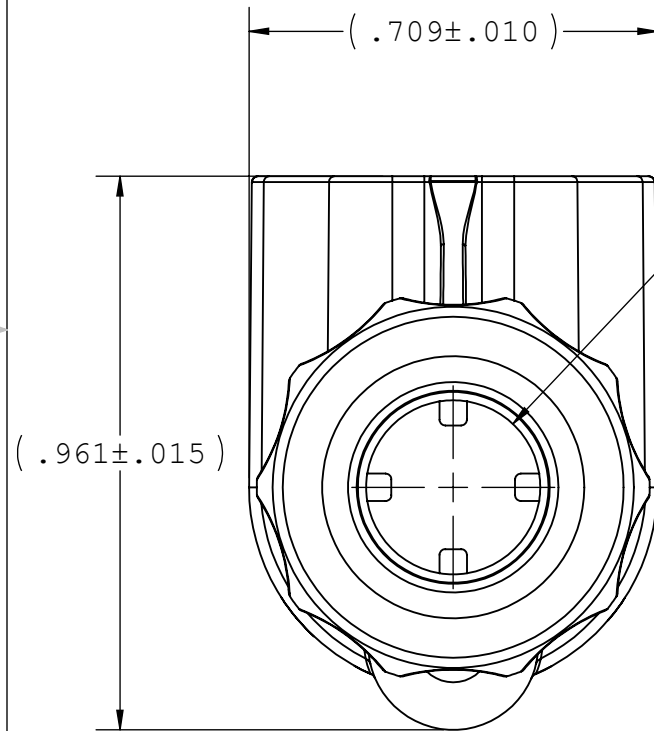

NOTES: FOR MORE DETAILS SEE YOUR V.P. SERVICE REP.

REVISIONS			
REV.	DESCRIPTION	DATE	APPROVED
A	INITIAL RELEASE	04-01-11	S.N.R

Arbel Agencies LTD.

11 Ba'alei Hamelacha st. Qiryat Bialik P.O.B 1095, ZIP 2751311, ISRAEL

+972(0)48736969 ☎ +972(0)48730708 📠 info@arbel-ltd.com ✉ www.arbel-ltd.com 🌐

UNLESS OTHERWISE SPECIFIED DIMENSIONS ARE IN INCHES TOLERANCES ARE:		VALUE PLASTICS, INC			
FRACTIONS DECIMAL ANGULAR ± .XX ±.01 ± 1° .XXX ±.005 .XXXX ±.001		PART NUMBER: XQSF770			
DO NOT SCALE DRAWING		DESCRIPTION: XQS Series Female Open Flow Connector, 700 Series Barb, 3/8" (9.5 mm) ID Tubing			
DRAWN BY: Frank.Lombardi	DATE: 4/1/2011	SIZE: B	SCALE: NTS	DWG. NO. 1018222	REV A
NEW PRODUCT DEVELOPMENT MGR: R. Narayanan		2007 VALUE PLASTICS, INC			SHEET: 1 OF 1

FOR REFERENCE ONLY