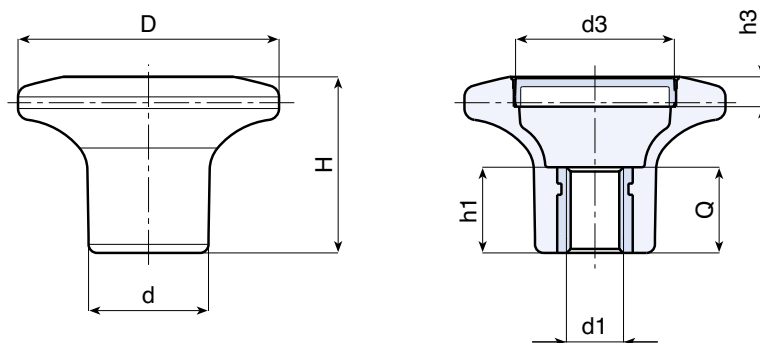

I131

MUSHROOM KNOB WITH CAP AND FEMALE THREADED INSERT

Material:

Reinforced polyamide.
Oils and greases resistant.

Surface:

Satin.

Colour:

Black (RAL 9011).

Central Cap:

Grey polyamide (RAL 7035 cod. 13).

Alternative Cap Colour:

Orange (RAL 2004 cod. 02)
Blue (RAL 5015 cod. 07)
Yellow (RAL 1021 cod. 10)
Red (RAL 3000 cod. 16)
Green (RAL 6024 cod. 17)
Black (RAL 9011 cod. 01)

Main Insert:

Brass blind threaded bush (tolerance 6H).

SPECIAL REQUESTS:

- It is possible to supply inserts in different materials, on request and for quantities.
- It is possible to supply colours as shown in the table on pag I-23, on request and for quantities.

PAD PRINTING SERVICE:

- Upon request and for special quantities caps can be supplied with customized pad printing.

	art.	D	H	d	h1	d3	h3	d1 6H	Q	g
●	I13145.TM0801	45	31	21	15	28	5	M08	15	18
●	I13145.TM1001	45	31	21	15	28	5	M10	15	17
●	I13145.TM1201	45	31	21	15	28	5	M12	15	15
●	I13145.TM1401	45	31	21	15	28	5	M14	15	14