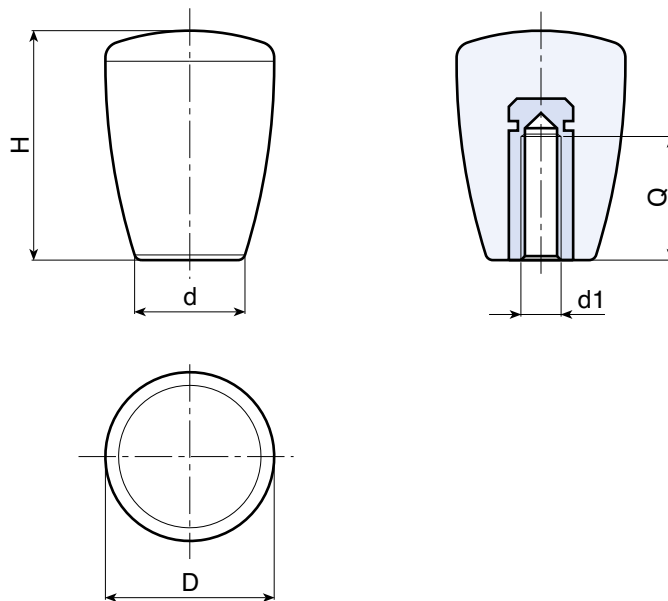

I107

CONICAL KNOB WITH FEMALE THREADED INSERT

Material:

Reinforced polyamide.
Oils and greases resistant.

Surface:

Satin.

Colour:

Black (RAL 9011).

Main Insert:

Brass blind threaded bush (tolerance 6H).

SPECIAL REQUEST:

1. It is possible to supply the inserts in different materials, on request and for quantities.
   - It is possible to supply colours as shown in the table at pag. I-23, on request and for quantities.
2. (*) **ATTENTION: Reduced colour range.**

	art.	D	H	d	d1 6H	Q	g
●	I10721.TM0401	21	28	13	M04	10	14
●	I10721.TM0501	21	28	13	M05	10	13
●	I10721.TM0601	21	28	13	M06	10	13
●	I10725.TM0601	25	34	17	M06	10	18
●	I10725.TM0801	25	34	17	M08	13	20
●	I10725.TM1001	25	34	17	M10	14	22
●	I10732.TM0801	32	43	21	M08	14	40
●	I10732.TM1001	32	43	21	M10	14	40
●	I10732.TM1201	32	43	21	M12	18	44
●	I10743.TM1001	43	58	27	(*) M10	18	90
●	I10743.TM1201	43	58	27	(*) M12	18	90
●	I10743.TM1401	43	58	27	(*) M14	19	92