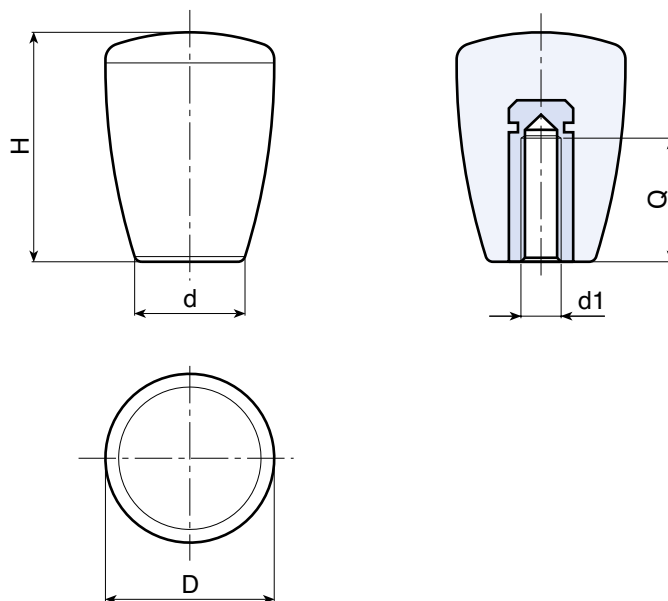

I107 CIN

INOX

CONICAL KNOB WITH FEMALE STAINLESS STEEL THREADED INSERT

Material:

Reinforced polyamide.
Oils and greases resistant.

Surface:

Satin.

Colour:

Black (RAL 9011).

Main Insert:

Stainless steel blind threaded bush.
(AISI 303) (tolerance 6H).

SPECIAL REQUEST:

- It is possible to supply colours as shown in the table at pag. I-23, on request and for quantities.
(*) **ATTENTION: Reduced colour range.**